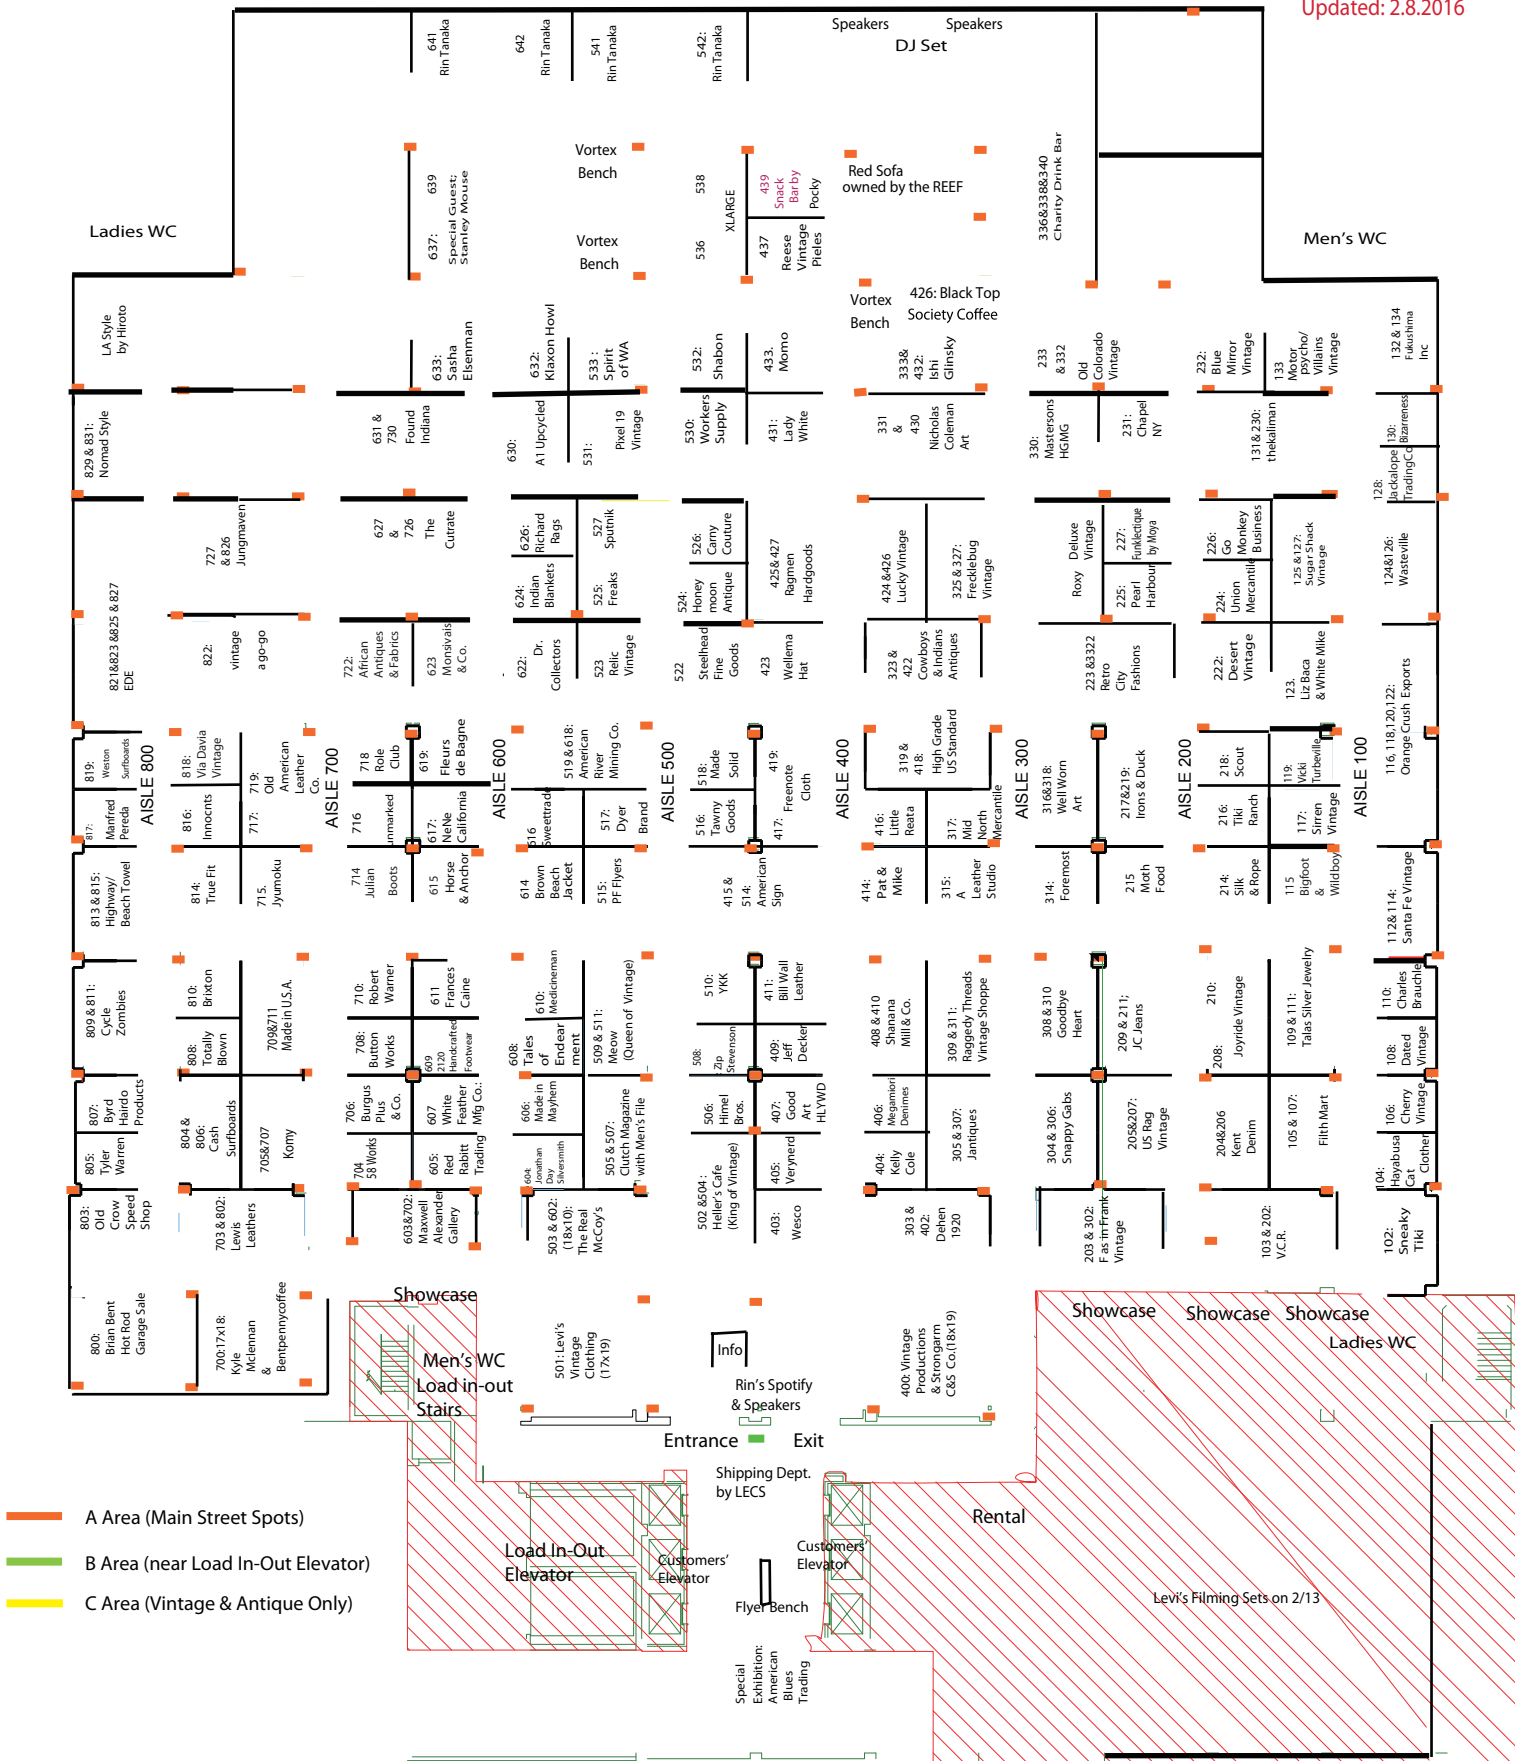

Los Angeles

Vol. 8 "Super Original!"

at THE REEF (Downtown, Los Angeles) 2F

Set-Up Times: 2/11 (Thur)/2016 8:30am- 7pm

**Before* Party (7pm-10pm, 2/11/2016) at 2431 Hyperion Ave Los Angeles, CA 90027
2/12(Fri)/2016 8:00am- 4pm *VIP customers enter at 10am 2/12

Preview Night: 2/12 (Fri)/2016 4pm-9pm (Free Drink Services 6:00-9:00 pm)

Vintage Day: 2/13 (Sat)/2016 10am-5pm (Free Drink Services 1:30-4:30pm)

After Party (7pm-9pm, 2/13/2016) at RRLMelrose

Updated: 2.8.2016

- Orange line: A Area (Main Street Spots)
- Green line: B Area (near Load In-Out Elevator)
- Yellow line: C Area (Vintage & Antique Only)